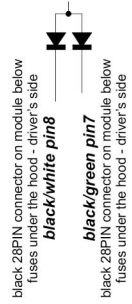

**CAN2**

green CANL  
green/white CANH

**CAN1**

CAN BUS connectors  
brown/red pin CANH  
brown pin CANL  
CAN BUS connectors

**RIGHT BLINKER**

**LEFT BLINKER**

**VIN:**  
**WDB209xxxxxxxxxxx**