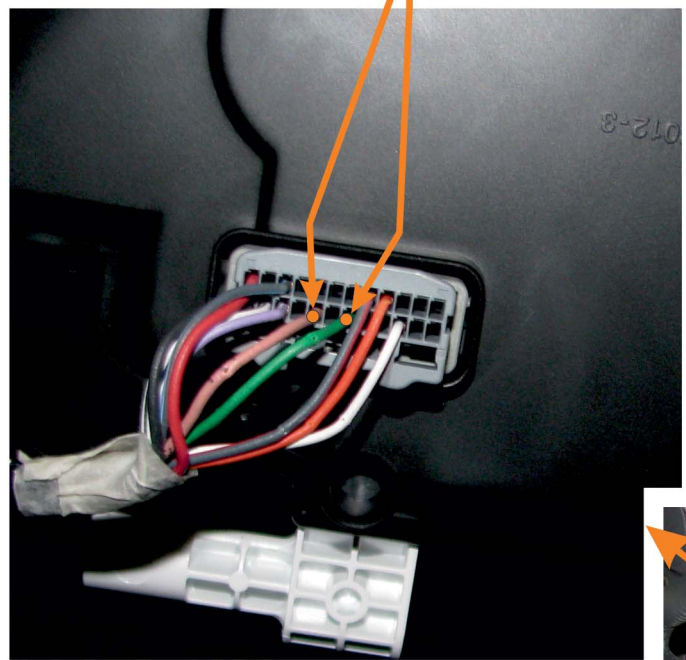

**CAN1**

grey connector 24PIN  
**pink pin5 CANH**

**green pin7 CANL**  
grey connector 24PIN

**brown pin6**  
black connector 8PIN  
(blinkers sequence steering  
- emergency light switch)