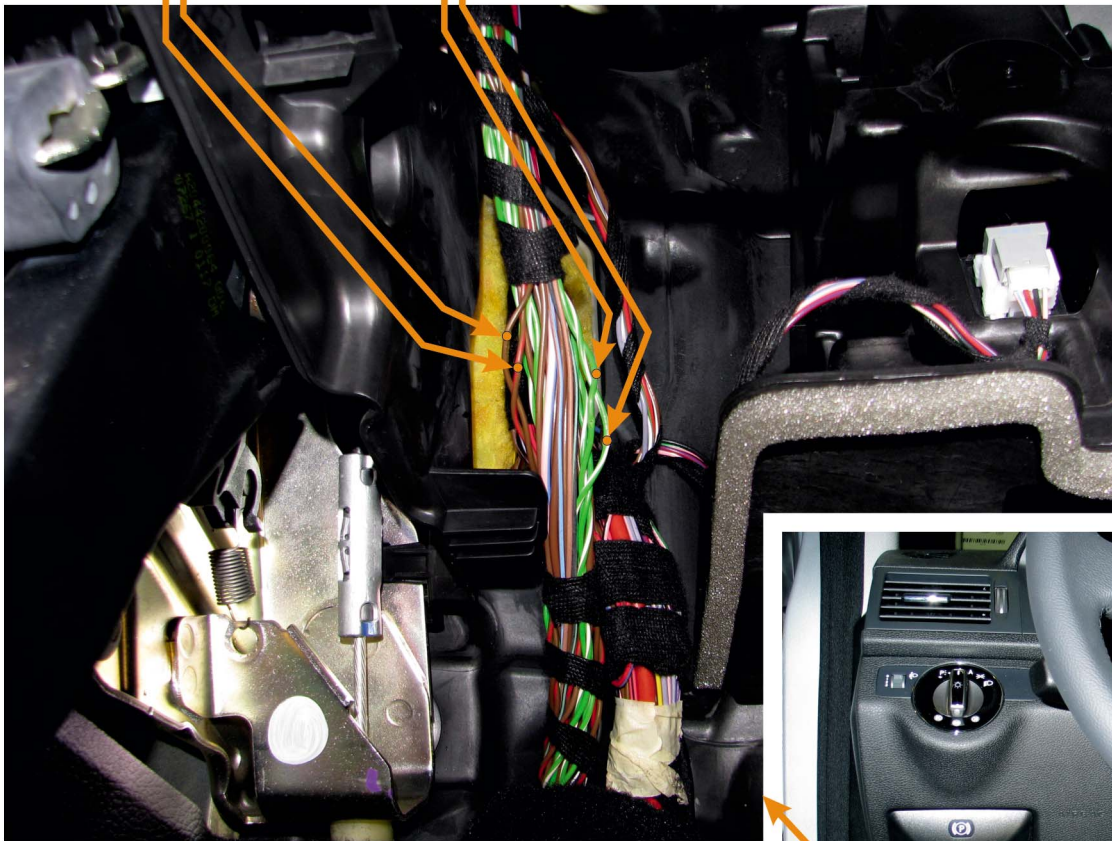

CAN1

brown/red CANH
brown CANL

CAN2

green CANL
green/white CANH

RIGHT BLINKER

5H connector on module
in trunk - passenger's side
black/green pin15

black/white pin26
5H connector on module
in trunk - passenger's side

LEFT BLINKER

black/green pin11
18M connector on module under
fuses under the hood - driver's side

VIN:
WDB204xxxxxxxxxx