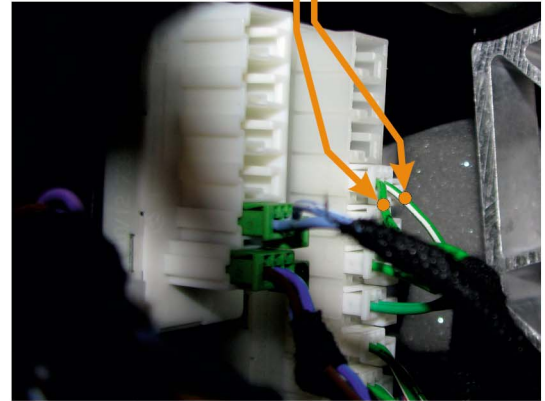

**LEFT BLINKER**

white connector 48PIN on SAMi module  
(left side of steering column)  
**black-yellow pin4**  
**black-white pin4**  
(left side of steering column)  
white connector 24PIN on SAMi module

**RIGHT BLINKER**

black connector 24PIN on SAMi module  
(left side of steering column)  
**black-green pin24**  
**black-green pin40**  
(left side of steering column)  
black connector 48PIN on SAMi module

**CAN1**

black connector 8PIN  
**brown pin4 CANL**  
**brown-red pin3 CANH**  
black connector 8PIN

**CAN2**

CAN bus connectors  
**green CANL**  
**green-white CANH**  
CAN bus connectors

**VIN:**  
**WDB246xxxxxxxxxxx**