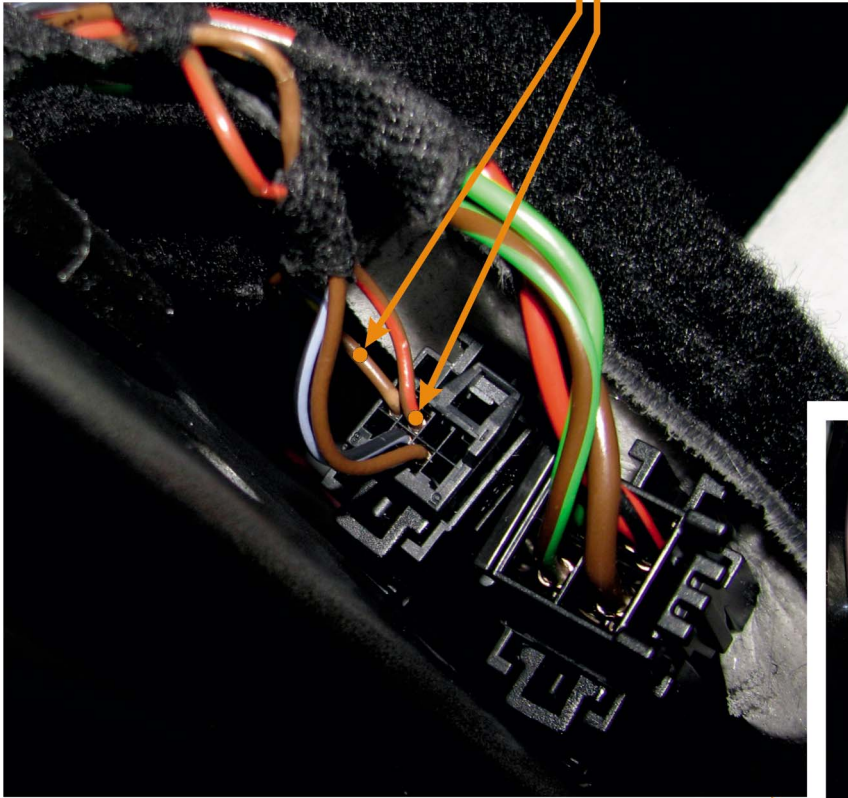

**LEFT BLINKER**

white connector 48PIN on SAMi module  
(left side of steering column)  
**black-yellow pin4**  
**black-white pin4**  
(left side of steering column)  
white connector 24PIN on SAMi module

**RIGHT BLINKER**

black connector 24PIN on SAMi module  
(left side of steering column)  
**black-green pin24**  
**black-green pin40**  
(left side of steering column)  
black connector 48PIN on SAMi module

**CAN1**

black connector 8PIN  
**brown pin4 CANL**  
**brown-red pin3 CANH**  
black connector 8PIN

**CAN2**

CAN bus connectors  
**green CANL**  
**green-white CANH**  
CAN bus connectors

**VIN:**  
**WDB246xxxxxxxxxxx**