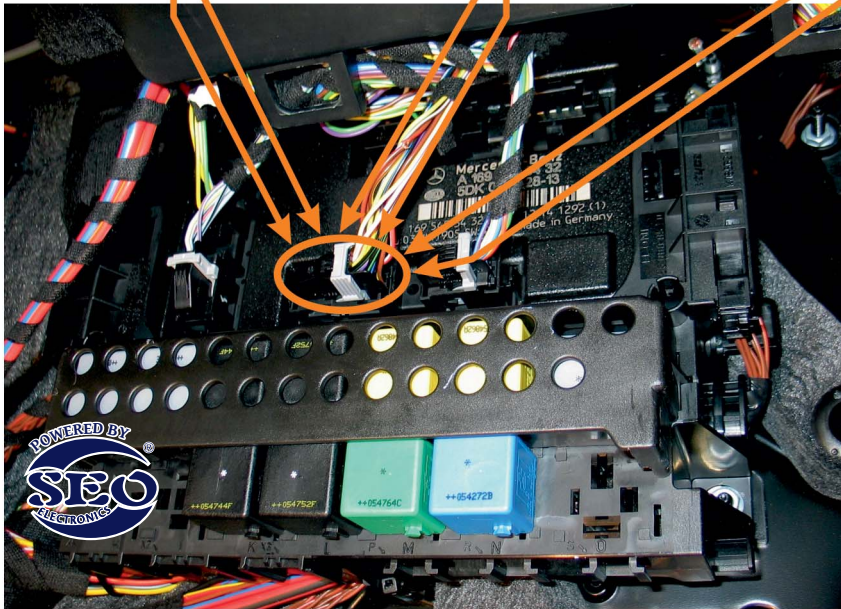

LEFT BLINKER

black connector 28PIN
black/purple pin19
black/whitey pin17
black connector 28PIN

RIGHT BLINKER

black connector 28PIN
black/blue pin16
black/green pin 18
black connector 28PIN

CAN1

black connector 28PIN
brown/red pin4 CANH

brown pin3 CANL
black connector 28PIN

CAN2

CAN BUS connectors
green/white pin CANH

green pin CANL
CAN BUS connectors

SAM CONTROLLER MODULE (above passengers legs)