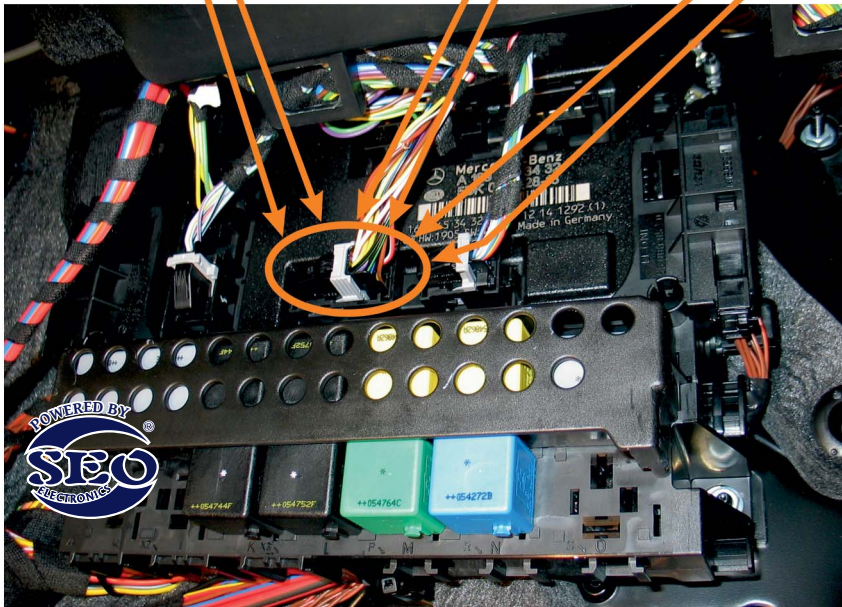

LEFT BLINKER

black connector 28PIN
black/purple pin19
black/whitey pin17
black connector 28PIN

RIGHT BLINKER

black connector 28PIN
black/blue pin16
black/green pin18
black connector 28PIN

CAN1

black connector 28PIN
brown/red pin4 CANH
brown pin3 CANL
black connector 28PIN

CAN2

CAN BUS connectors
green/white pin CANH
green pin CANL
CAN BUS connectors

SAM CONTROLLER MODULE (above passengers legs)