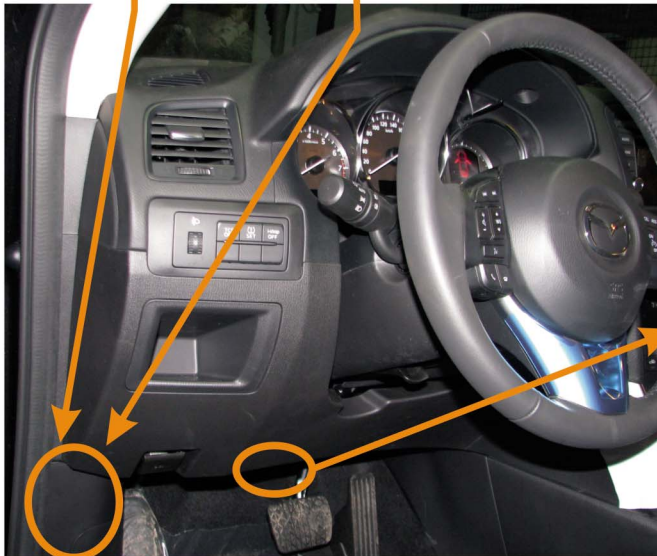

VIN:
JMZKExxxxxxxxxxxx

LEFT BLINKER
white connector
blue/black

RIGHT BLINKER
white connector
blue/pink

CAN1

diagnostic connector
brown pin14 CANL

pink pin6 CANH
diagnostic connector