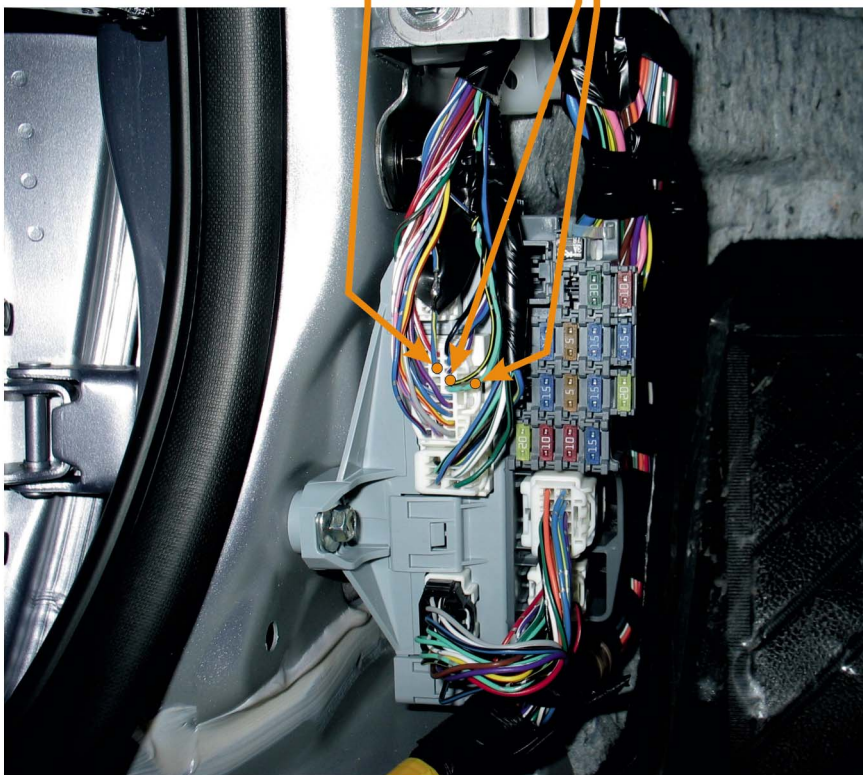

(alternative control blinkers  
- emergency light switch)  
white connector 30PIN  
**blue/yellow pin13**

**CAN1**

white connector 30PIN  
**black/yellow pin4 CANH**

**light-green pin5 CANL**  
white connector 30PIN

**BCM CONTROLLER MODULE**

**VIN:**  
**JMZGHxxxxxxxxxxxx**