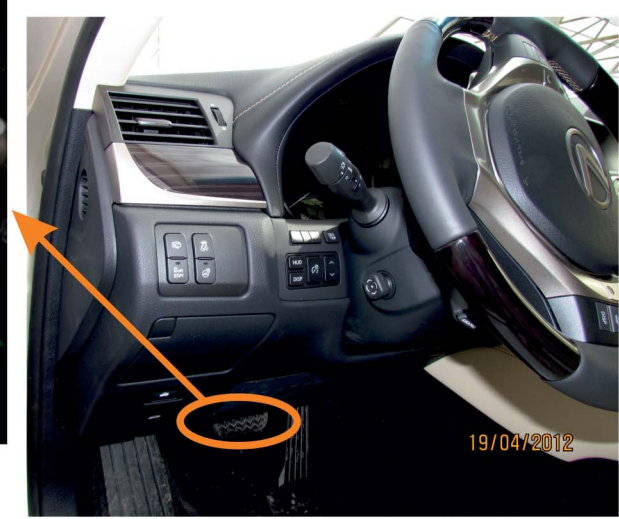

# CAN1

diagnostic connector  
green pin6 CANH

white pin14 CANL  
diagnostic connector

(blinkers sequence steering  
- emergency light switch)

19/04/2012