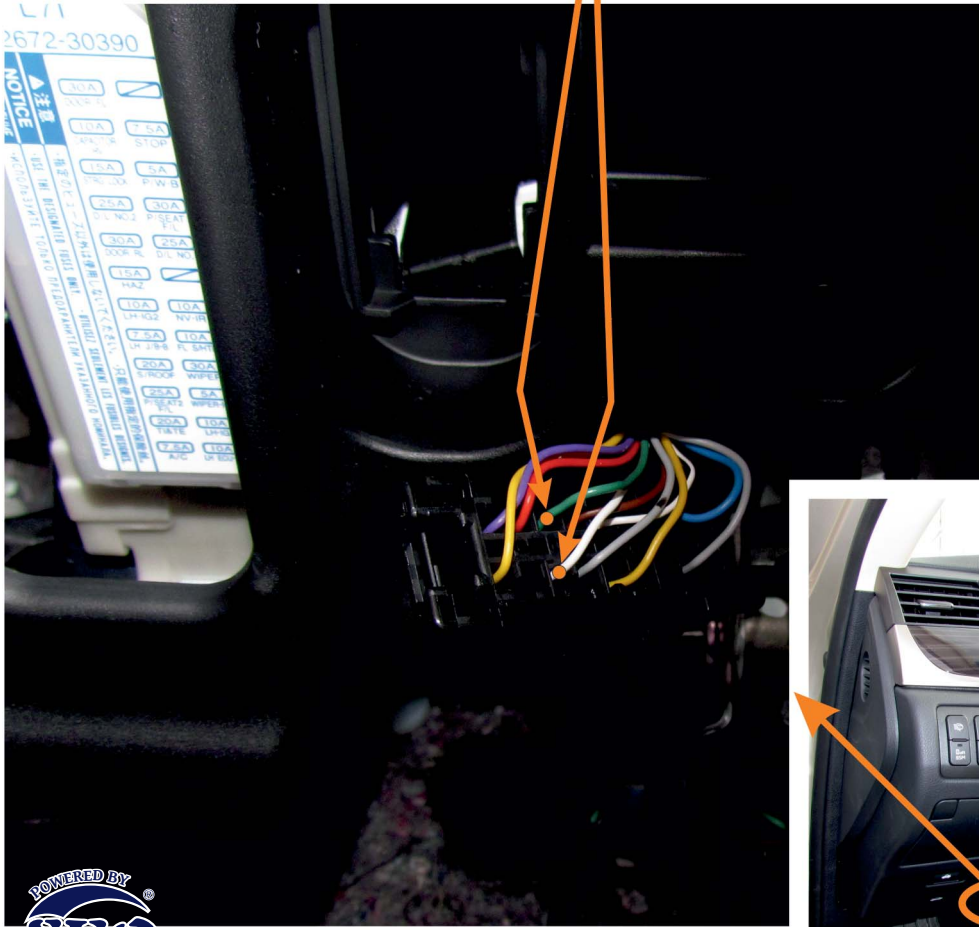

# CAN1

diagnostic connector  
green pin6 CANH

white pin14 CANL  
diagnostic connector

(blinkers sequence steering  
- emergency light switch)

19/04/2012