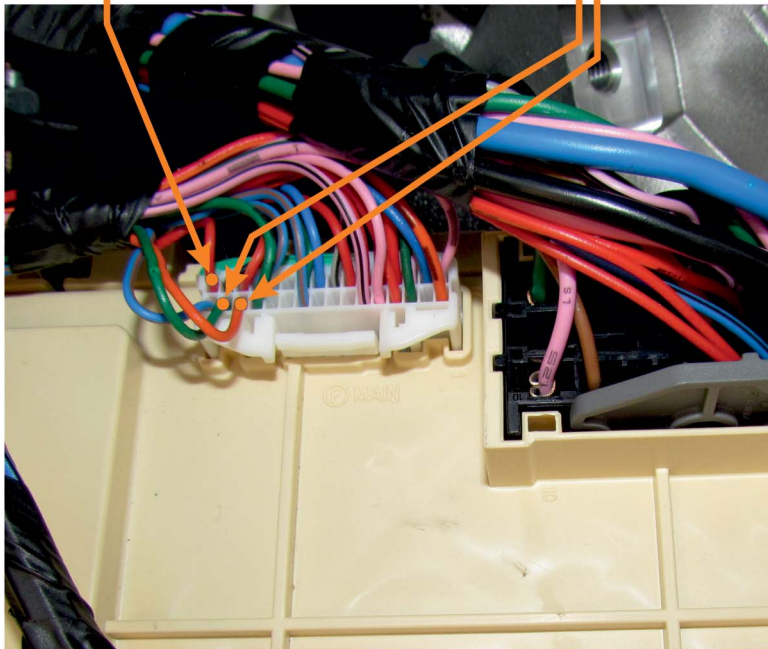

**red pin32**

white connector 32PIN  
(blinkers sequence steering  
- emergency light switch)

**CAN1**

white connector 32PIN  
**green pin15 CANL**

**orange pin14 CANH**  
white connector 32PIN

**CAN2**

diagnostic connector  
**white pin6 CANH**

**brown pin14 CANL**  
diagnostic connector

**CONTROLLER MODULE**