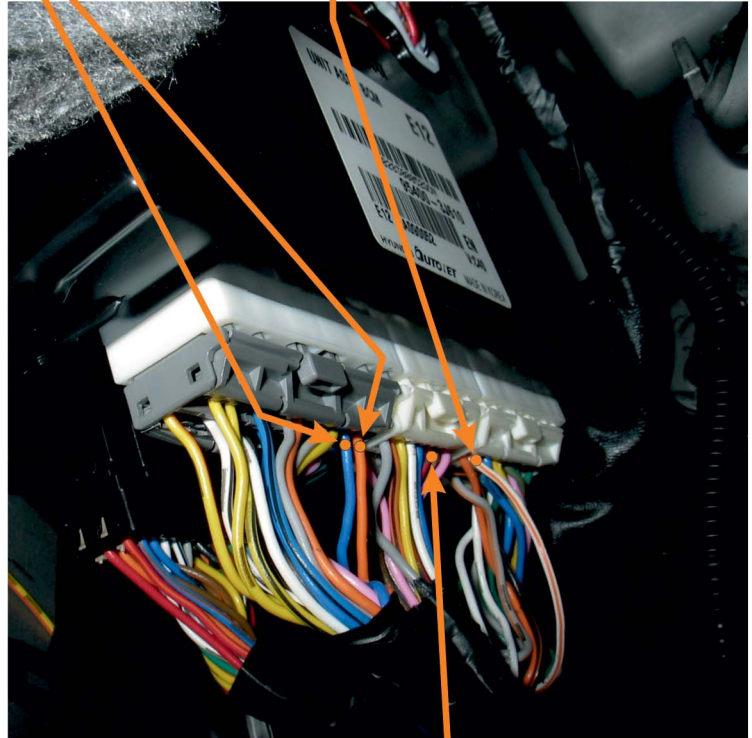

CAN2

diagnostic connector
orange pin6 CANH
blue pin14 CANL
diagnostic connector

CAN1

grey connector 26PIN
blue pin2 CANL
orange pin7 CANH
grey connector 26PIN

white/orange pin2
white connector 22PIN
(blinkers sequence steering
- emergency light switch)

BCM MODULE

DOOR SENSOR
white connector 16PIN
red/brown pin6