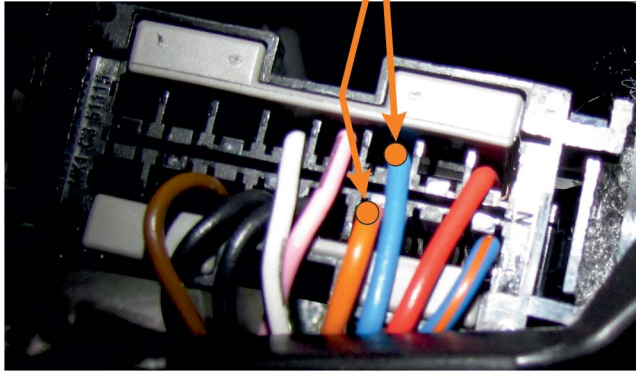

CAN2

diagnostic connector
orange pin6 CANH
blue pin14 CANL
diagnostic connector

CAN1

grey connector 26PIN
blue pin2 CANL
orange pin7 CANH
grey connector 26PIN

white/orange pin2
white connector 22PIN
(blinkers sequence steering
- emergency light switch)

BCM MODULE

DOOR SENSOR
white connector 16PIN
red/brown pin6