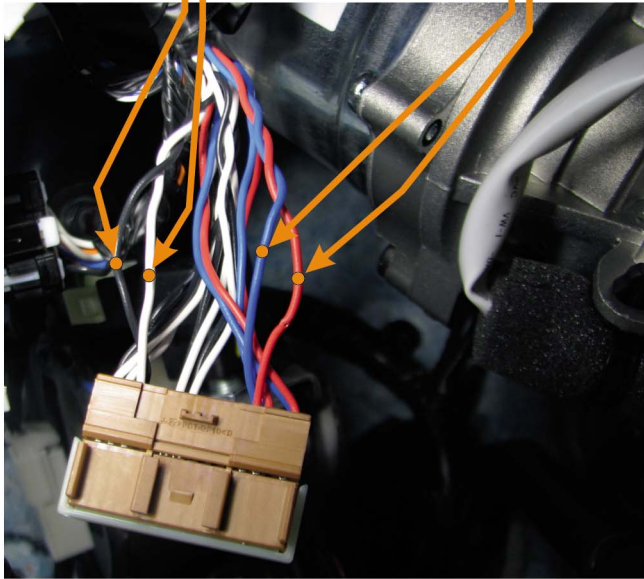

**CAN2**

CAN BUS bar connectors  
**black pin CANL**  
**white pin CANH**  
CAN BUS bar connectors

**CAN1**

CAN BUS bar connectors  
**blue pin CANL**  
**red pin CANH**  
CAN BUS bar connectors

← or → **CAN1**

or

white connector „G“ 24PIN  
**red pin13 CANH**  
**blue pin1 CANL**  
white connector „G“ 24PIN

**red/black pin14**  
white connector „G“ 24PIN  
(alternative control blinkers  
- emergency light switch)

CAN BUS bar connectors  
behind fuse box

fuse box  
(BACK)