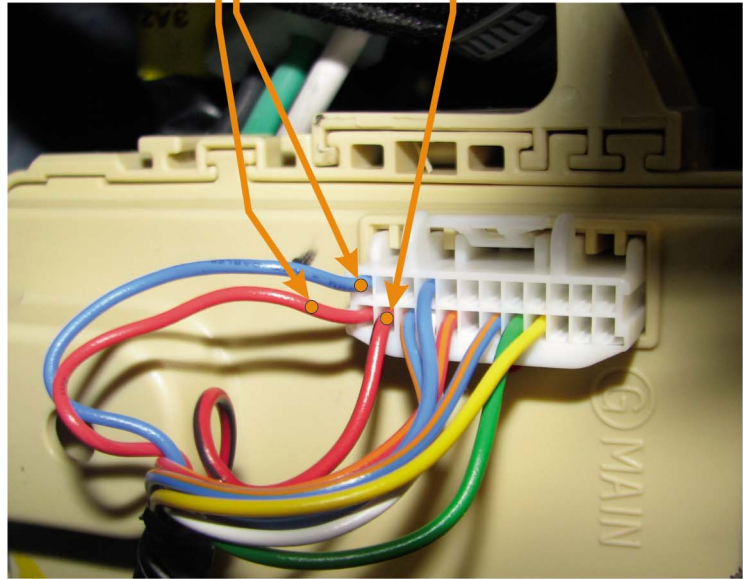

**CAN2**

CAN BUS bar connectors  
**black pin CANL**  
**white pin CANH**  
CAN BUS bar connectors

**CAN1**

CAN BUS bar connectors  
**blue pin CANL**  
**red pin CANH**  
CAN BUS bar connectors

← or → **CAN1**

or

white connector „G“ 24PIN  
**red pin13 CANH**  
**blue pin1 CANL**  
white connector „G“ 24PIN

**red/black pin14**  
white connector „G“ 24PIN  
(alternative control blinkers  
- emergency light switch)

CAN BUS bar connectors  
behind fuse box

fuse box  
(BACK)