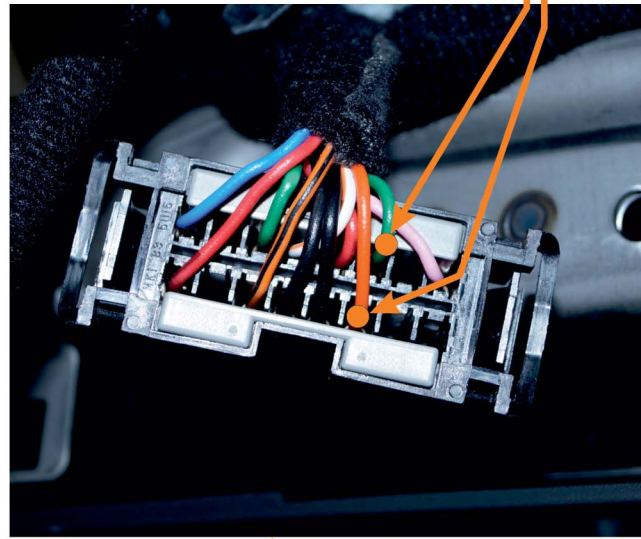

yellow pin15
white 24PIN connector
(alternative control blinkers
- emergency light switch)

CAN1
white 24PIN connector
brown pin14 CANH
white pin13 CANL
white 24PIN connector

CAN2
diagnostic connector
green pin14 CANL
orange pin6 CANH
diagnostic connector

CONTROL MODULE (REAR)