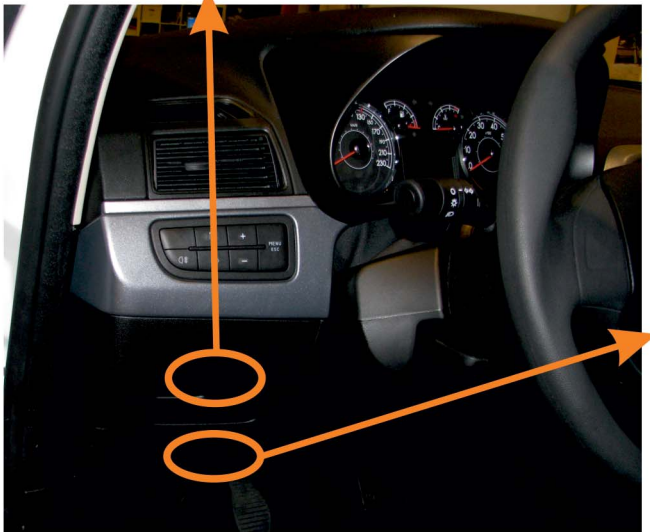

CAN2

diagnostic connector
brown pin14 CANL
green pin6 CANH
diagnostic connector

CAN1

diagnostic connector
blue pin1 CANH
white pin9 CANL
diagnostic connector

LEFT BLINKER
black/blue connector 60PIN
(module front)
blue/black pin8

RIGHT BLINKER
black/blue connector 60PIN
(module front)
blue/white pin10