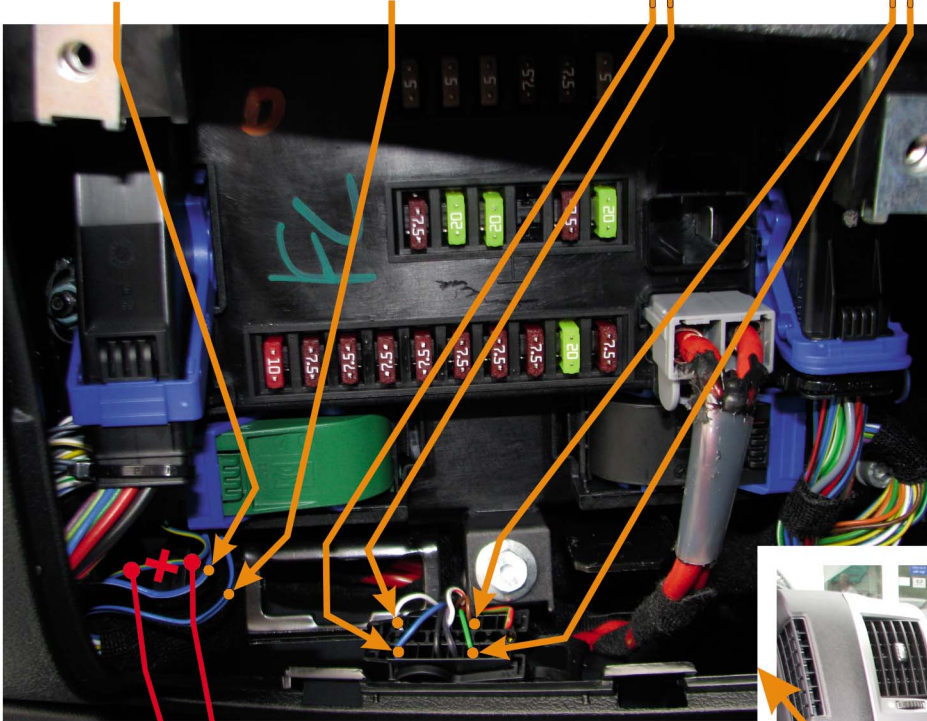

CAN1

CAN2

diagnostic connector
blue pin1 CANH

white pin9 CANL
diagnostic connector

diagnostic connector
brown pin14 CANL

green pin6 CANH
diagnostic connector

LEFT BLINKER

blue/white pin19
green 60PIN connector

RIGHT BLINKER

blue/black pin18
green 60PIN connector

central locking system control
with alarm
cut line
blue-yellow pin53