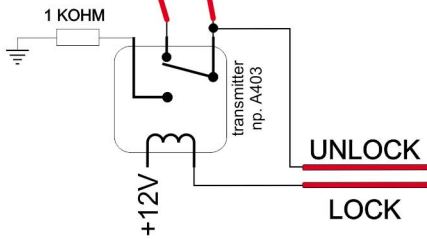

CAN1

CAN2

diagnostic connector
blue pin1 CANH

white pin9 CANL
diagnostic connector

diagnostic connector
brown pin14 CANL

green pin6 CANH
diagnostic connector

LEFT BLINKER

blue/white pin19
green 60PIN connector

RIGHT BLINKER

blue/black pin18
green 60PIN connector

central locking system control
with alarm
cut line
blue-yellow pin53