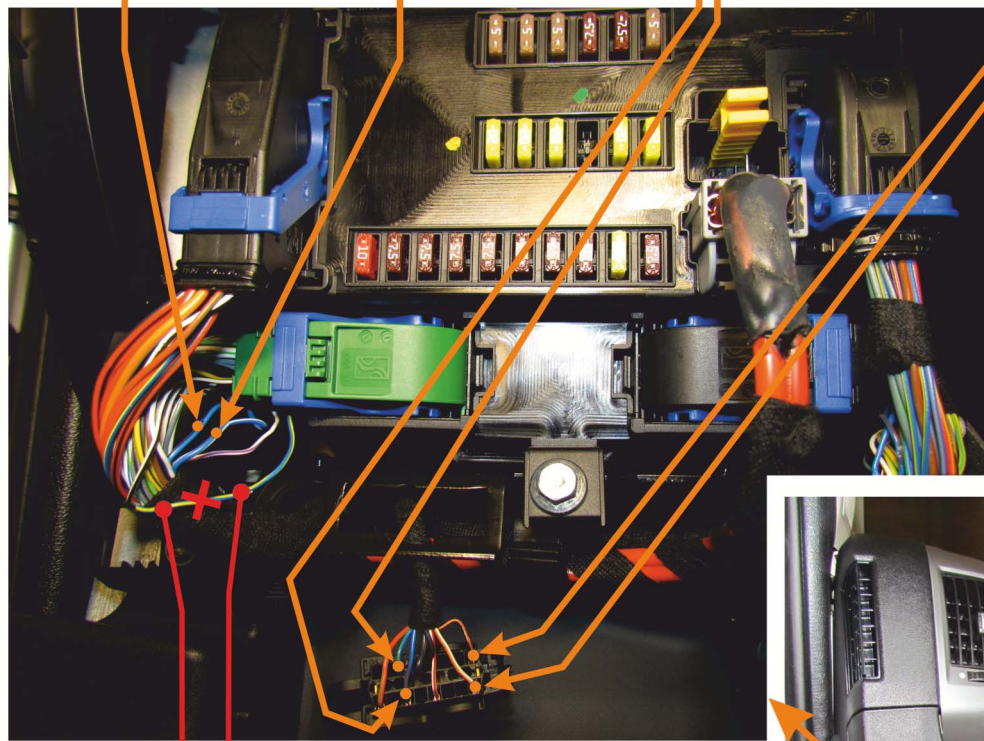

**RIGHT BLINKER**  
**blue/black pin18**  
 green/blue connector 60PIN

**LEFT BLINKER**  
**blue/white pin19**  
 green/blue connector 60PIN

**CAN2**  
 diagnostic connector  
**blue/brown pin14 CANL**  
**blue/green pin6 CANH**  
 diagnostic connector

**CAN1**  
 diagnostic connector  
**black/orange pin1 CANH**  
**white/orange pin9 CANL**  
 diagnostic connector

central locking system control  
 with alarm  
 cut line  
**blue-yellow pin53**