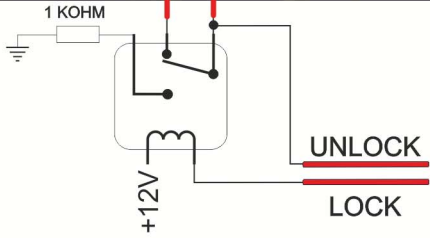

**RIGHT BLINKER**  
**blue/black pin18**  
 green/blue connector 60PIN

**LEFT BLINKER**  
**blue/white pin19**  
 green/blue connector 60PIN

**CAN2**  
 diagnostic connector  
**blue/brown pin14 CANL**  
**blue/green pin6 CANH**  
 diagnostic connector

**CAN1**  
 diagnostic connector  
**black/orange pin1 CANH**  
**white/orange pin9 CANL**  
 diagnostic connector

central locking system control  
 with alarm  
 cut line  
**blue-yellow pin53**