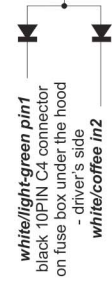

CAN1

green connector 43PIN
white pin12 CANL

white/orange pin13 CANH
green connector 43PIN

LEFT BLINKER

RIGHT BLINKER