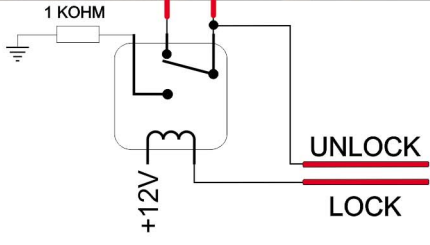

RIGHT BLINKER
green/blue connector 60PIN
blue/black pin18

LEFT BLINKER
green/blue connector 60PIN
blue/white pin19

CAN2
diagnostic connector
blue/brown pin14 CANL
blue/green pin6 CANH
diagnostic connector

CAN1
diagnostic connector
black/orange pin1 CANH
white/orange pin9 CANL
diagnostic connector

central locking system control
with alarm
cut line
blue-yellow pin53