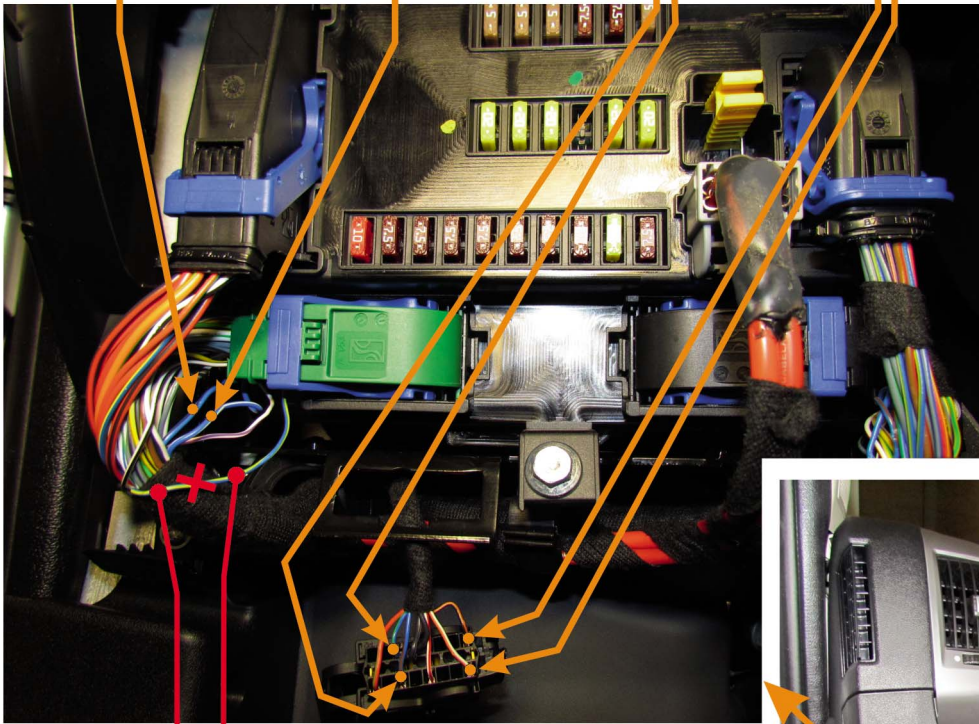

RIGHT BLINKER
green/blue connector 60PIN
blue/black pin18

LEFT BLINKER
green/blue connector 60PIN
blue/white pin19

CAN2
diagnostic connector
blue/brown pin14 CANL
blue/green pin6 CANH
diagnostic connector

CAN1
diagnostic connector
black/orange pin1 CANH
white/orange pin9 CANL
diagnostic connector

central locking system control
with alarm
cut line
blue-yellow pin53