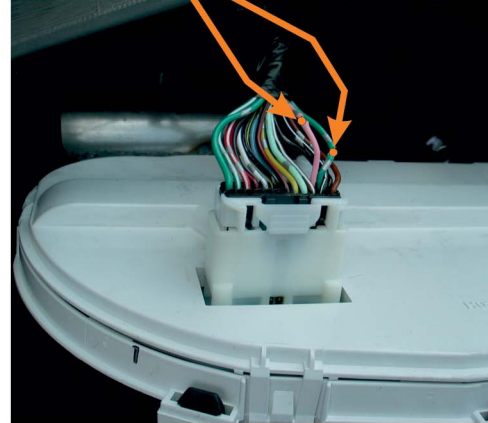

LEFT BLINKER
white connector 20PIN
on fuse module
white

RIGHT BLINKER
white connector 20PIN
on fuse module
green

CAN1
black diagnostic
yellow CANH

← or → CAN1

or

white/black connector 24PIN
pink pin22 CANL

green pin23 CANH
white/black connector 24PIN

CONNECTOR ON SPEED METER MODULE