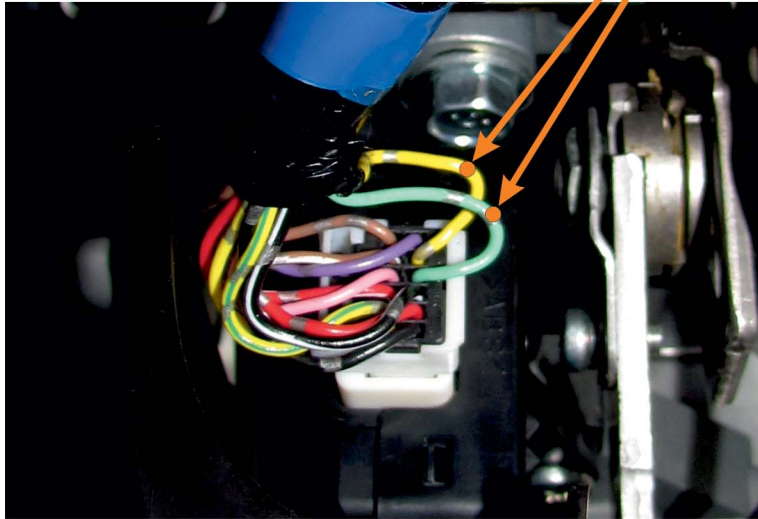

LEFT BLINKER
white connector 20PIN
on fuse module
white

RIGHT BLINKER
white connector 20PIN
on fuse module
green

CAN1
black diagnostic
yellow CANH

← or → CAN1

or

white/black connector 24PIN
pink pin22 CANL

green pin23 CANH
white/black connector 24PIN

CONNECTOR ON SPEED METER MODULE