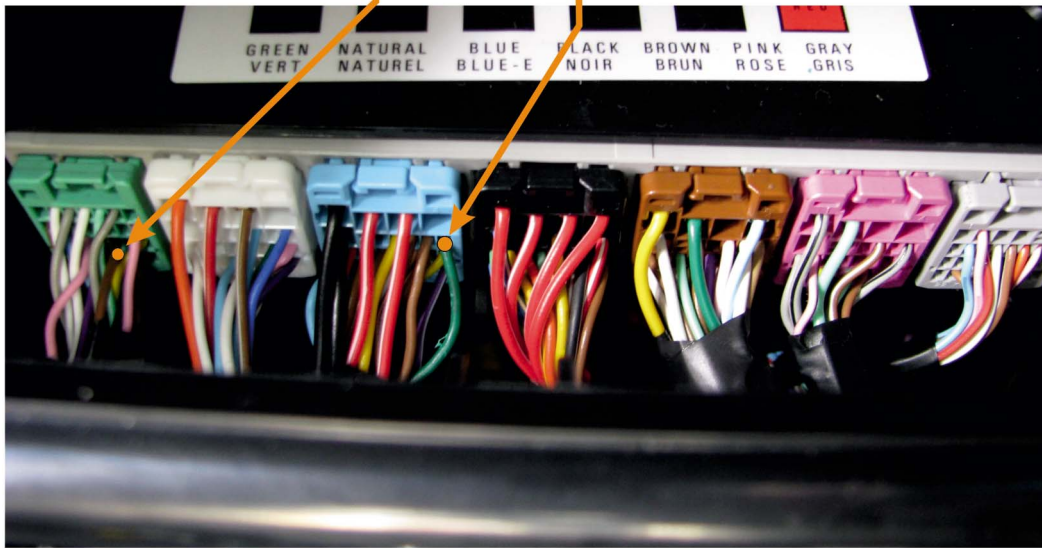

(blinkers, sequence steering
- emergency light switch)
green connector 27PIN
brown pin19

CAN1

blue connector 25PIN
green pin10 CANH

do not connect

**BCM MODULE
BEHIND
CONDITIONING**

**FASTENED
WITH CLIP**

**FASTENED
WITH CLIP**