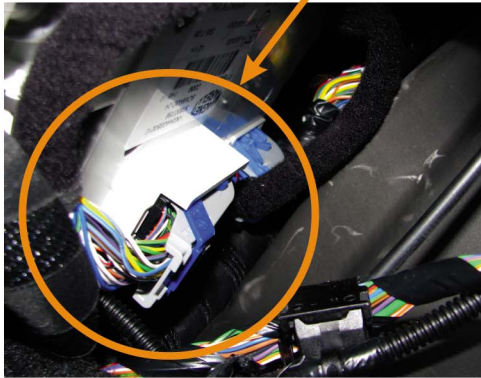

(alternative control blinkers
- emergency light switch)
grey connector 60PIN module back
green/red pin55

CAN1

diagnostic connector
blue pin1 CANH

white pin9 CANL
diagnostic connector

CAN2

diagnostic connector
brown pin14 CANL

green pin6 CANH
diagnostic connector